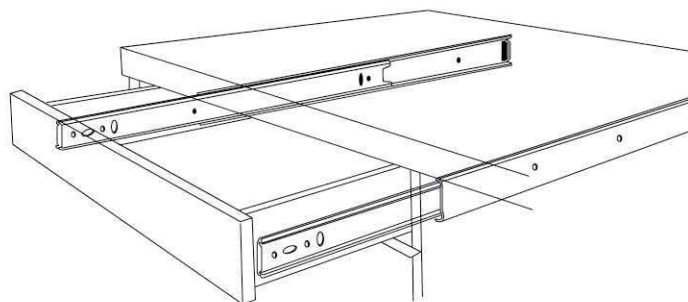

# DESK & FILE DRAWER SLIDES

3/4 Extension Box Drawer Slide

S-102

(S-102)

Slide Length (Inches)	Slide Length ± 0.3mm	TRAVEL ± 3mm	S-102 SERIES HOLE POSITIONS (mm)							Load Rating (kg/pair)
			A	B	C	D	E	F	G	
8"	200	144	-	145.0	-	145.0	-	-	-	*
10"	250	181	-	195.0	148.5	195.0	-	-	-	*
12"	300	219	-	245.0	186.0	245.0	-	-	-	*
14"	350	256	-	295.0	223.5	295.0	-	-	-	*
16"	400	294	180.0	345.0	261.0	345.0	-	-	-	*
18"	450	331	205.0	395.0	298.5	395.0	-	-	-	*
20"	500	369	230.0	445.0	336.0	445.0	-	-	-	*
22"	550	406	255.0	495.0	373.5	495.0	-	-	-	*
24"	600	444	280.0	545.0	411.0	545.0	-	-	-	*