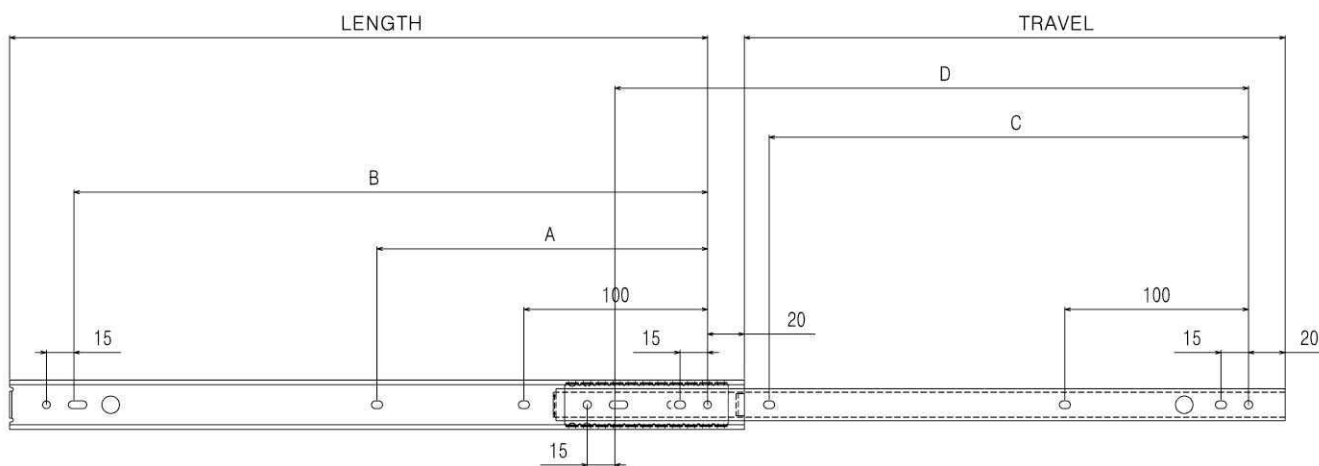

# DESK & FILE DRAWER SLIDES

3/4 Extension Box Drawer Slide

S-102

(S-102)

Slide Length (Inches)	Slide Length ± 0.3mm	TRAVEL ± 3mm	S-102 SERIES HOLE POSITIONS (mm)							Load Rating (kg/pair)
			A	B	C	D	E	F	G	
8"	200	144	-	145.0	-	145.0	-	-	-	*
10"	250	181	-	195.0	148.5	195.0	-	-	-	*
12"	300	219	-	245.0	186.0	245.0	-	-	-	*
14"	350	256	-	295.0	223.5	295.0	-	-	-	*
16"	400	294	180.0	345.0	261.0	345.0	-	-	-	*
18"	450	331	205.0	395.0	298.5	395.0	-	-	-	*
20"	500	369	230.0	445.0	336.0	445.0	-	-	-	*
22"	550	406	255.0	495.0	373.5	495.0	-	-	-	*
24"	600	444	280.0	545.0	411.0	545.0	-	-	-	*