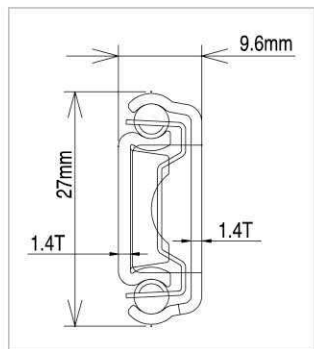

# DESK & FILE DRAWER SLIDES

3/4 Extension Box Drawer Slide

S-102

(S-102)

Slide Length (Inches)	Slide Length ± 0.3mm	TRAVEL ± 3mm	S-102 SERIES HOLE POSITIONS (mm)							Load Rating (kg/pair)
			A	B	C	D	E	F	G	
8"	200	144	-	145.0	-	145.0	-	-	-	*
10"	250	181	-	195.0	148.5	195.0	-	-	-	*
12"	300	219	-	245.0	186.0	245.0	-	-	-	*
14"	350	256	-	295.0	223.5	295.0	-	-	-	*
16"	400	294	180.0	345.0	261.0	345.0	-	-	-	*
18"	450	331	205.0	395.0	298.5	395.0	-	-	-	*
20"	500	369	230.0	445.0	336.0	445.0	-	-	-	*
22"	550	406	255.0	495.0	373.5	495.0	-	-	-	*
24"	600	444	280.0	545.0	411.0	545.0	-	-	-	*