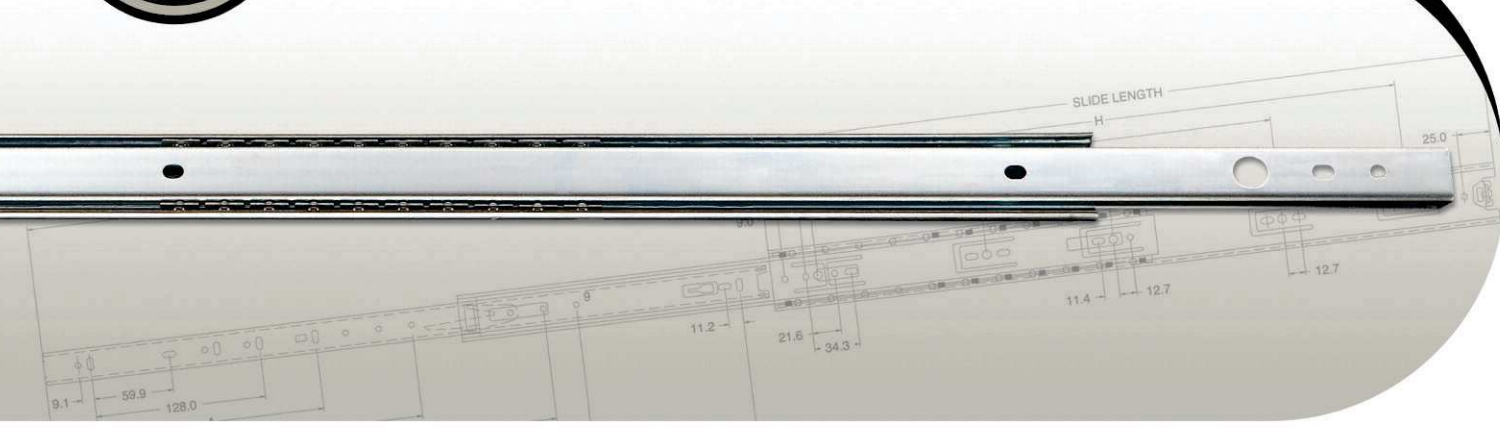

# DESK & FILE DRAWER SLIDES

3/4 Extension Box Drawer Slide

S-102

(S-102)

Slide Length (Inches)	Slide Length ± 0.3mm	TRAVEL ± 3mm	S-102 SERIES HOLE POSITIONS (mm)							Load Rating (kg/pair)
			A	B	C	D	E	F	G	
8"	200	144	-	145.0	-	145.0	-	-	-	*
10"	250	181	-	195.0	148.5	195.0	-	-	-	*
12"	300	219	-	245.0	186.0	245.0	-	-	-	*
14"	350	256	-	295.0	223.5	295.0	-	-	-	*
16"	400	294	180.0	345.0	261.0	345.0	-	-	-	*
18"	450	331	205.0	395.0	298.5	395.0	-	-	-	*
20"	500	369	230.0	445.0	336.0	445.0	-	-	-	*
22"	550	406	255.0	495.0	373.5	495.0	-	-	-	*
24"	600	444	280.0	545.0	411.0	545.0	-	-	-	*