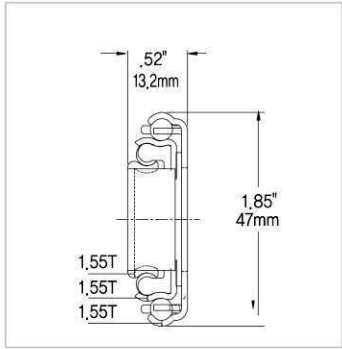

# MEDIUM DUTY DESK & FILE DRAWER SLIDES

Full Extension Box & File Drawer Slide with Overtravel

**JW-470**

(JW-470)

Slide Length (Inches)	Slide Length ±0.5mm	TRAVEL ±5mm	D-604 SERIES HOLE POSITIONS(mm)							Load Rating (kg/pair)
			A	B	C	D	E	F	G	
12"	304.8	328.6	12.7	240.4	-	-	-	-	-	58.0
14"	355.6	379.4	63.5	291.2	-	-	-	-	-	56.0
16"	406.4	430.2	114.3	342	-	-	-	-	-	54.0
18"	457.2	481.0	165.1	392.8	-	-	-	-	-	52.0
20"	508.0	531.8	215.9	443.6	-	-	-	-	-	44.0
22"	558.0	581.8	266.7	494.4	-	-	-	-	-	43.0
24"	609.6	609.0	317.5	545.2	-	-	-	-	-	42.0
26"	660.4	660.0	368.3	596	-	-	-	-	-	41.0
28"	711.2	711.0	419.1	646.8	-	-	-	-	-	40.0

# MEDIUM DUTY DESK & FILE DRAWER SLIDES

Full Extension Box & File Drawer Slide with Overtravel W/Lockout Feature

**JW-470  
W/LOCK**

(JW-470 W/LOCK)