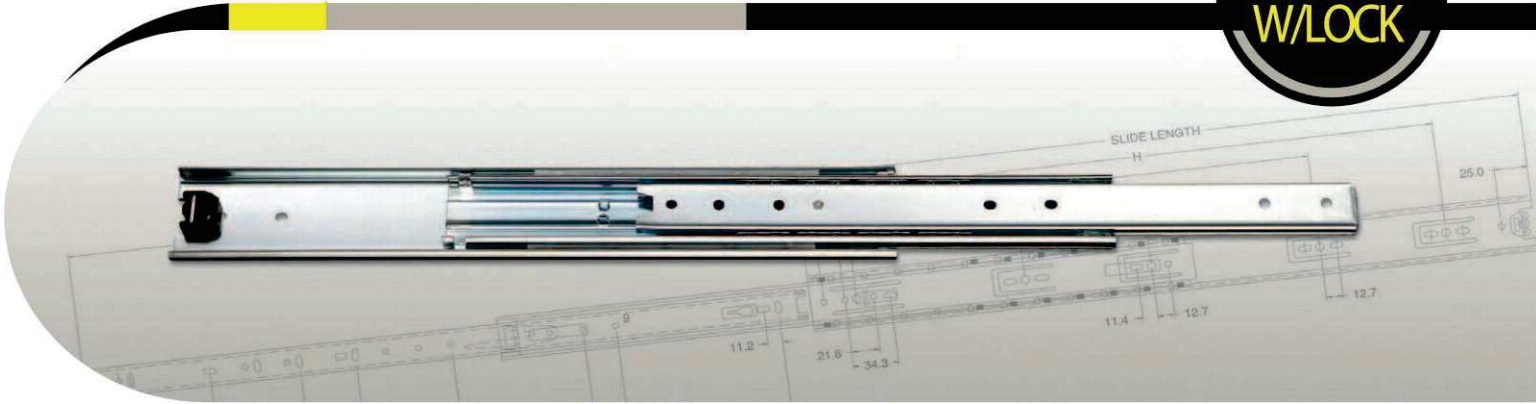

# MEDIUM DUTY DESK & FILE DRAWER SLIDES

Full Extension Box & File Drawer Slide with Overtravel

**JW-470**

(JW-470)

Slide Length (Inches)	Slide Length ±0.5mm	TRAVEL ±5mm	D-604 SERIES HOLE POSITIONS(mm)							Load Rating (kg/pair)
			A	B	C	D	E	F	G	
12"	304.8	328.6	12.7	240.4	-	-	-	-	-	58.0
14"	355.6	379.4	63.5	291.2	-	-	-	-	-	56.0
16"	406.4	430.2	114.3	342	-	-	-	-	-	54.0
18"	457.2	481.0	165.1	392.8	-	-	-	-	-	52.0
20"	508.0	531.8	215.9	443.6	-	-	-	-	-	44.0
22"	558.0	581.8	266.7	494.4	-	-	-	-	-	43.0
24"	609.6	609.0	317.5	545.2	-	-	-	-	-	42.0
26"	660.4	660.0	368.3	596	-	-	-	-	-	41.0
28"	711.2	711.0	419.1	646.8	-	-	-	-	-	40.0

# MEDIUM DUTY DESK & FILE DRAWER SLIDES

Full Extension Box & File Drawer Slide with Overtravel W/Lockout Feature

**JW-470  
W/LOCK**

(JW-470 W/LOCK)

# MEDIUM DUTY DESK & FILE DRAWER SLIDES

Full Extension Box & File Drawer Slide with Self Closing Feature

**JW-470SC**