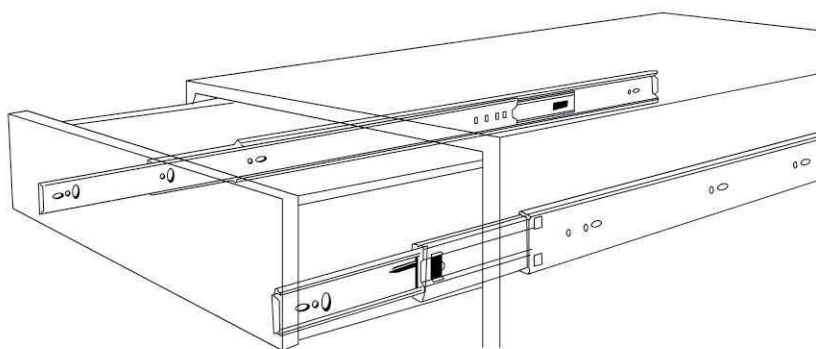

# MEDIUM DUTY DESK & FILE DRAWER SLIDES

Full Extension Box & File Drawer Slide with Overtravel

**JW-470**

(JW-470)

Slide Length (Inches)	Slide Length ±0.5mm	TRAVEL ±5mm	D-604 SERIES HOLE POSITIONS(mm)							Load Rating (kg/pair)
			A	B	C	D	E	F	G	
12"	304.8	328.6	12.7	240.4	-	-	-	-	-	58.0
14"	355.6	379.4	63.5	291.2	-	-	-	-	-	56.0
16"	406.4	430.2	114.3	342	-	-	-	-	-	54.0
18"	457.2	481.0	165.1	392.8	-	-	-	-	-	52.0
20"	508.0	531.8	215.9	443.6	-	-	-	-	-	44.0
22"	558.0	581.8	266.7	494.4	-	-	-	-	-	43.0
24"	609.6	609.0	317.5	545.2	-	-	-	-	-	42.0
26"	660.4	660.0	368.3	596	-	-	-	-	-	41.0
28"	711.2	711.0	419.1	646.8	-	-	-	-	-	40.0

# MEDIUM DUTY DESK & FILE DRAWER SLIDES

Full Extension Box & File Drawer Slide with Overtravel W/Lockout Feature

**JW-470  
W/LOCK**

(JW-470 W/LOCK)

# MEDIUM DUTY DESK & FILE DRAWER SLIDES

Full Extension Box & File Drawer Slide with Self Closing Feature

**JW-470SC**