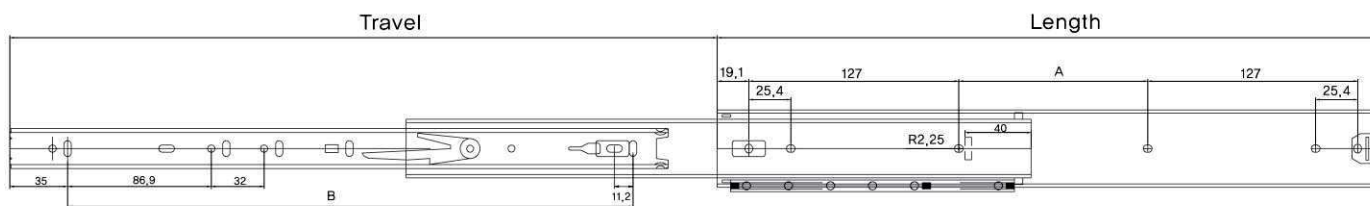

# MEDIUM DUTY DESK & FILE DRAWER SLIDES

Full Extension Box & File Drawer Slide with Overtravel

**JW-470**

(JW-470)

Slide Length (Inches)	Slide Length ±0.5mm	TRAVEL ±5mm	D-604 SERIES HOLE POSITIONS(mm)							Load Rating (kg/pair)
			A	B	C	D	E	F	G	
12"	304.8	328.6	12.7	240.4	-	-	-	-	-	58.0
14"	355.6	379.4	63.5	291.2	-	-	-	-	-	56.0
16"	406.4	430.2	114.3	342	-	-	-	-	-	54.0
18"	457.2	481.0	165.1	392.8	-	-	-	-	-	52.0
20"	508.0	531.8	215.9	443.6	-	-	-	-	-	44.0
22"	558.0	581.8	266.7	494.4	-	-	-	-	-	43.0
24"	609.6	609.0	317.5	545.2	-	-	-	-	-	42.0
26"	660.4	660.0	368.3	596	-	-	-	-	-	41.0
28"	711.2	711.0	419.1	646.8	-	-	-	-	-	40.0

# MEDIUM DUTY DESK & FILE DRAWER SLIDES

Full Extension Box & File Drawer Slide with Overtravel W/Lockout Feature

**JW-470  
W/LOCK**

(JW-470 W/LOCK)