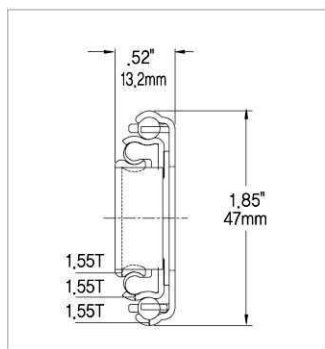

# MEDIUM DUTY DESK & FILE DRAWER SLIDES

Full Extension Box & File Drawer Slide with Overtravel

**JW-470**

(JW-470)

Slide Length (Inches)	Slide Length ±0.5mm	TRAVEL ±5mm	D-604 SERIES HOLE POSITIONS(mm)							Load Rating (kg/pair)
			A	B	C	D	E	F	G	
12"	304.8	328.6	12.7	240.4	-	-	-	-	-	58.0
14"	355.6	379.4	63.5	291.2	-	-	-	-	-	56.0
16"	406.4	430.2	114.3	342	-	-	-	-	-	54.0
18"	457.2	481.0	165.1	392.8	-	-	-	-	-	52.0
20"	508.0	531.8	215.9	443.6	-	-	-	-	-	44.0
22"	558.0	581.8	266.7	494.4	-	-	-	-	-	43.0
24"	609.6	609.0	317.5	545.2	-	-	-	-	-	42.0
26"	660.4	660.0	368.3	596	-	-	-	-	-	41.0
28"	711.2	711.0	419.1	646.8	-	-	-	-	-	40.0

# MEDIUM DUTY DESK & FILE DRAWER SLIDES

Full Extension Box & File Drawer Slide with Overtravel W/Lockout Feature

**JW-470  
W/LOCK**

(JW-470 W/LOCK)

# MEDIUM DUTY DESK & FILE DRAWER SLIDES

Full Extension Box & File Drawer Slide with Self Closing Feature

**JW-470SC**