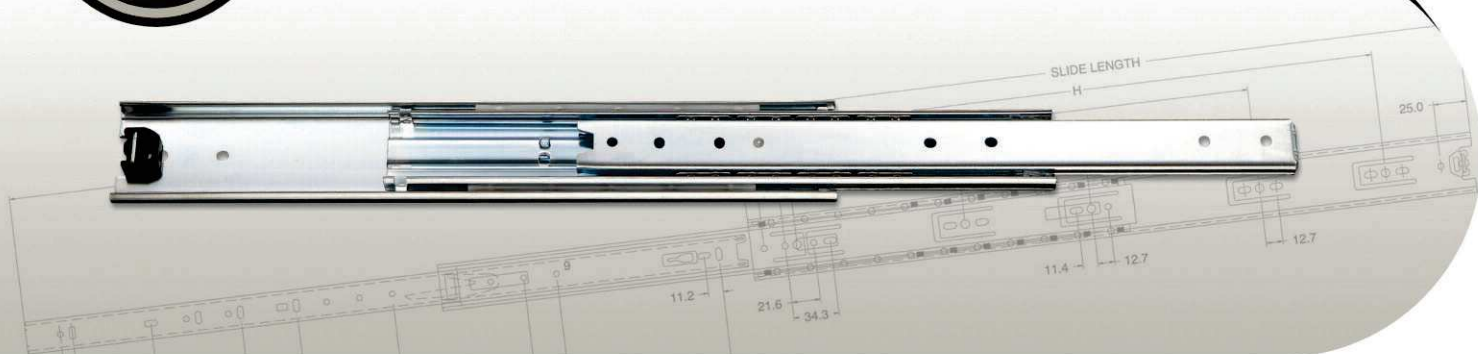

# MEDIUM DUTY DESK & FILE DRAWER SLIDES

Full Extension Box & File Drawer Slide with Overtravel

**JW-470**

(JW-470)

Slide Length (Inches)	Slide Length ±0.5mm	TRAVEL ±5mm	D-604 SERIES HOLE POSITIONS(mm)							Load Rating (kg/pair)
			A	B	C	D	E	F	G	
12"	304.8	328.6	12.7	240.4	-	-	-	-	-	58.0
14"	355.6	379.4	63.5	291.2	-	-	-	-	-	56.0
16"	406.4	430.2	114.3	342	-	-	-	-	-	54.0
18"	457.2	481.0	165.1	392.8	-	-	-	-	-	52.0
20"	508.0	531.8	215.9	443.6	-	-	-	-	-	44.0
22"	558.0	581.8	266.7	494.4	-	-	-	-	-	43.0
24"	609.6	609.0	317.5	545.2	-	-	-	-	-	42.0
26"	660.4	660.0	368.3	596	-	-	-	-	-	41.0
28"	711.2	711.0	419.1	646.8	-	-	-	-	-	40.0

# MEDIUM DUTY DESK & FILE DRAWER SLIDES

Full Extension Box & File Drawer Slide with Overtravel W/Lockout Feature

**JW-470  
W/LOCK**

(JW-470 W/LOCK)

# MEDIUM DUTY DESK & FILE DRAWER SLIDES

Full Extension Box & File Drawer Slide with Self Closing Feature

**JW-470SC**