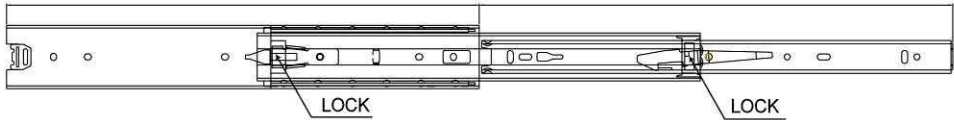

# MEDIUM DUTY DESK & FILE DRAWER SLIDES

Full Extension Box & File Drawer Slide with Overtravel

**JW-470**

(JW-470)

Slide Length (Inches)	Slide Length ±0.5mm	TRAVEL ±5mm	D-604 SERIES HOLE POSITIONS(mm)							Load Rating (kg/pair)
			A	B	C	D	E	F	G	
12"	304.8	328.6	12.7	240.4	-	-	-	-	-	58.0
14"	355.6	379.4	63.5	291.2	-	-	-	-	-	56.0
16"	406.4	430.2	114.3	342	-	-	-	-	-	54.0
18"	457.2	481.0	165.1	392.8	-	-	-	-	-	52.0
20"	508.0	531.8	215.9	443.6	-	-	-	-	-	44.0
22"	558.0	581.8	266.7	494.4	-	-	-	-	-	43.0
24"	609.6	609.0	317.5	545.2	-	-	-	-	-	42.0
26"	660.4	660.0	368.3	596	-	-	-	-	-	41.0
28"	711.2	711.0	419.1	646.8	-	-	-	-	-	40.0

# MEDIUM DUTY DESK & FILE DRAWER SLIDES

Full Extension Box & File Drawer Slide with Overtravel W/Lockout Feature

**JW-470  
W/LOCK**

(JW-470 W/LOCK)