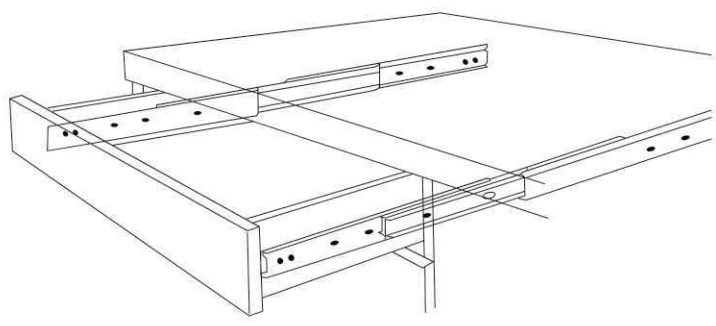

# DESK & FILE DRAWER SLIDES

Full Extension Box & File Drawer Slide with Overtravel

**D-402**

(D-402)

Slide Length (Inches)	Slide Length ±0.3mm	TRAVEL ±2mm	D-402 SERIES HOLE POSITIONS(mm)							Load Rating (kg/pair)
			A	B	C	D	E	F	G	
8"	200	210	-	-	145.0	-	-	-	-	20.0
10"	250	260	-	-	195.0	-	-	-	-	20.0
12"	300	310	-	160.0	245.0	-	-	-	-	18.0
14"	350	360	-	210.0	295.0	-	-	-	-	18.0
16"	400	410	180.0	260.0	345.0	-	-	-	-	16.0
18"	450	460	205.0	310.0	395.0	-	-	-	-	16.0
20"	500	510	230.0	360.0	445.0	-	-	-	-	14.0
22"	550	560	255.0	410.0	495.0	-	-	-	-	14.0
24"	600	610	280.0	460.0	545.0	-	-	-	-	12.0