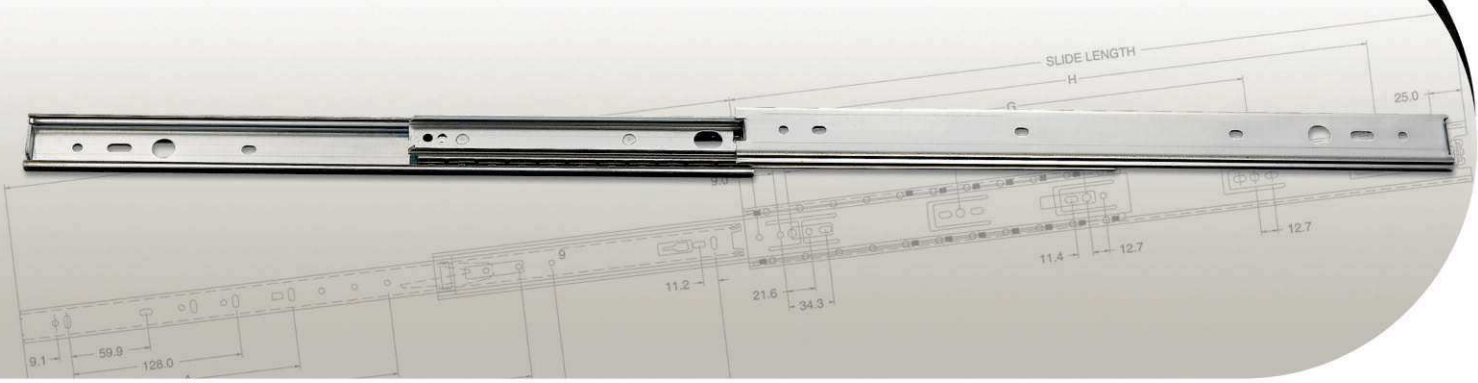

# DESK & FILE DRAWER SLIDES

Full Extension Box & File Drawer Slide with Overtravel

**D-402**

(D-402)

Slide Length (Inches)	Slide Length ±0.3mm	TRAVEL ±2mm	D-402 SERIES HOLE POSITIONS(mm)							Load Rating (kg/pair)
			A	B	C	D	E	F	G	
8"	200	210	-	-	145.0	-	-	-	-	20.0
10"	250	260	-	-	195.0	-	-	-	-	20.0
12"	300	310	-	160.0	245.0	-	-	-	-	18.0
14"	350	360	-	210.0	295.0	-	-	-	-	18.0
16"	400	410	180.0	260.0	345.0	-	-	-	-	16.0
18"	450	460	205.0	310.0	395.0	-	-	-	-	16.0
20"	500	510	230.0	360.0	445.0	-	-	-	-	14.0
22"	550	560	255.0	410.0	495.0	-	-	-	-	14.0
24"	600	610	280.0	460.0	545.0	-	-	-	-	12.0