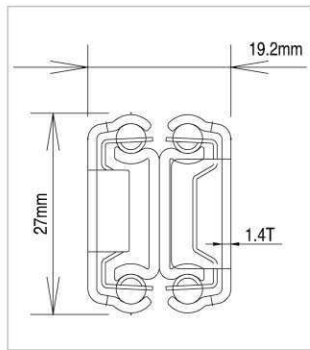

# DESK & FILE DRAWER SLIDES

Full Extension Box & File Drawer Slide with Overtravel

**D-402**

(D-402)

Slide Length (Inches)	Slide Length ±0.3mm	TRAVEL ±2mm	D-402 SERIES HOLE POSITIONS(mm)							Load Rating (kg/pair)
			A	B	C	D	E	F	G	
8"	200	210	-	-	145.0	-	-	-	-	20.0
10"	250	260	-	-	195.0	-	-	-	-	20.0
12"	300	310	-	160.0	245.0	-	-	-	-	18.0
14"	350	360	-	210.0	295.0	-	-	-	-	18.0
16"	400	410	180.0	260.0	345.0	-	-	-	-	16.0
18"	450	460	205.0	310.0	395.0	-	-	-	-	16.0
20"	500	510	230.0	360.0	445.0	-	-	-	-	14.0
22"	550	560	255.0	410.0	495.0	-	-	-	-	14.0
24"	600	610	280.0	460.0	545.0	-	-	-	-	12.0