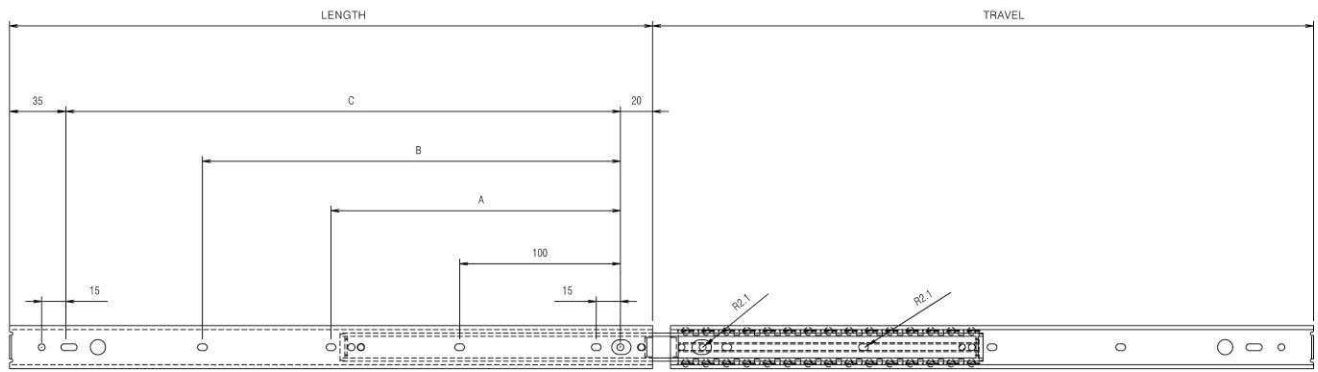

# DESK & FILE DRAWER SLIDES

Full Extension Box & File Drawer Slide with Overtravel

**D-402**

(D-402)

Slide Length (Inches)	Slide Length ±0.3mm	TRAVEL ±2mm	D-402 SERIES HOLE POSITIONS(mm)							Load Rating (kg/pair)
			A	B	C	D	E	F	G	
8"	200	210	-	-	145.0	-	-	-	-	20.0
10"	250	260	-	-	195.0	-	-	-	-	20.0
12"	300	310	-	160.0	245.0	-	-	-	-	18.0
14"	350	360	-	210.0	295.0	-	-	-	-	18.0
16"	400	410	180.0	260.0	345.0	-	-	-	-	16.0
18"	450	460	205.0	310.0	395.0	-	-	-	-	16.0
20"	500	510	230.0	360.0	445.0	-	-	-	-	14.0
22"	550	560	255.0	410.0	495.0	-	-	-	-	14.0
24"	600	610	280.0	460.0	545.0	-	-	-	-	12.0