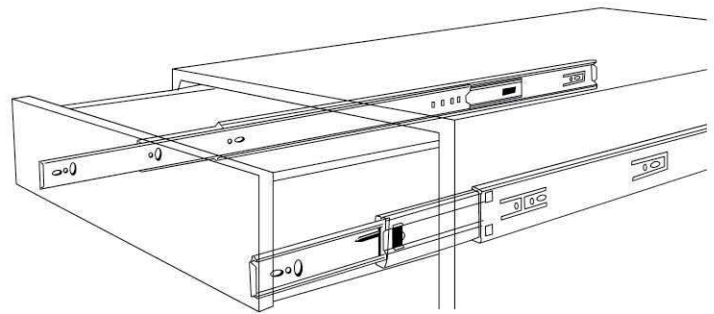

LIGHT DUTY DESK & FILE DRAWER SLIDES

Full Extension Box & File Drawer Slide

JW-350

(JW-350)

(LIGHT DUTY DESK & FILE DRAWER SLIDES)

Slide Length (Inches)	Slide Length $\pm 0.3\text{mm}$	TRAVEL $\pm 1.5\text{mm}$	JW-350 SERIES HOLE POSITIONS(mm)							Load Rating (kg/pair)
			A	B	C	D	E	F	G	
12"	300.0	311.0	300.0	311.0	224.0	144.0	-	-	-	16
14"	348.0	359.0	348.0	359.0	272.0	192.0	-	-	-	16
16"	396.0	407.0	396.0	407.0	320.0	240.0	-	-	-	18
18"	444.0	455.0	444.0	455.0	368.0	288.0	-	-	-	16
20"	508.0	519.0	508.0	519.0	432.0	352.0	-	-	-	14