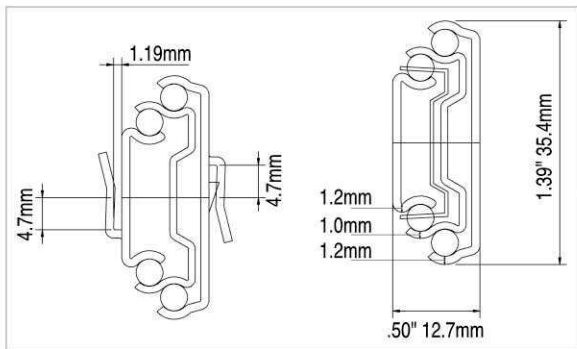

LIGHT DUTY DESK & FILE DRAWER SLIDES

Full Extension Box & File Drawer Slide

JW-350

(JW-350)

(LIGHT DUTY DESK & FILE DRAWER SLIDES)

Slide Length (Inches)	Slide Length $\pm 0.3\text{mm}$	TRAVEL $\pm 1.5\text{mm}$	JW-350 SERIES HOLE POSITIONS(mm)							Load Rating (kg/pair)
			A	B	C	D	E	F	G	
12"	300.0	311.0	300.0	311.0	224.0	144.0	-	-	-	16
14"	348.0	359.0	348.0	359.0	272.0	192.0	-	-	-	16
16"	396.0	407.0	396.0	407.0	320.0	240.0	-	-	-	18
18"	444.0	455.0	444.0	455.0	368.0	288.0	-	-	-	16
20"	508.0	519.0	508.0	519.0	432.0	352.0	-	-	-	14