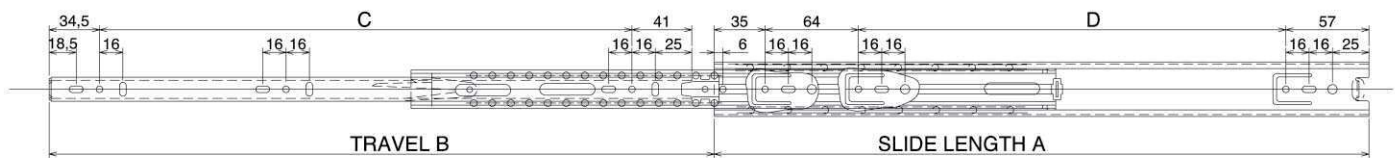

LIGHT DUTY DESK & FILE DRAWER SLIDES

Full Extension Box & File Drawer Slide

JW-350

(JW-350)

(LIGHT DUTY DESK & FILE DRAWER SLIDES)

Slide Length (Inches)	Slide Length $\pm 0.3\text{mm}$	TRAVEL $\pm 1.5\text{mm}$	JW-350 SERIES HOLE POSITIONS(mm)							Load Rating (kg/pair)
			A	B	C	D	E	F	G	
12"	300.0	311.0	300.0	311.0	224.0	144.0	-	-	-	16
14"	348.0	359.0	348.0	359.0	272.0	192.0	-	-	-	16
16"	396.0	407.0	396.0	407.0	320.0	240.0	-	-	-	18
18"	444.0	455.0	444.0	455.0	368.0	288.0	-	-	-	16
20"	508.0	519.0	508.0	519.0	432.0	352.0	-	-	-	14