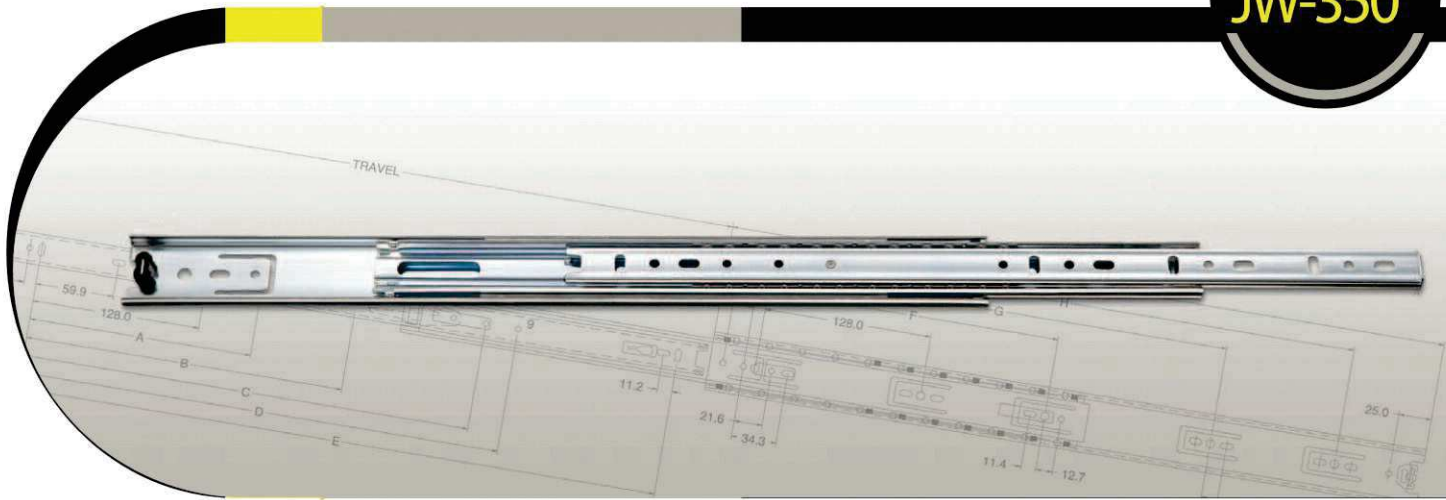

LIGHT DUTY DESK & FILE DRAWER SLIDES

Full Extension Box & File Drawer Slide

JW-350

(JW-350)

(LIGHT DUTY DESK & FILE DRAWER SLIDES)

Slide Length (Inches)	Slide Length $\pm 0.3\text{mm}$	TRAVEL $\pm 1.5\text{mm}$	JW-350 SERIES HOLE POSITIONS(mm)							Load Rating (kg/pair)
			A	B	C	D	E	F	G	
12"	300.0	311.0	300.0	311.0	224.0	144.0	-	-	-	16
14"	348.0	359.0	348.0	359.0	272.0	192.0	-	-	-	16
16"	396.0	407.0	396.0	407.0	320.0	240.0	-	-	-	18
18"	444.0	455.0	444.0	455.0	368.0	288.0	-	-	-	16
20"	508.0	519.0	508.0	519.0	432.0	352.0	-	-	-	14